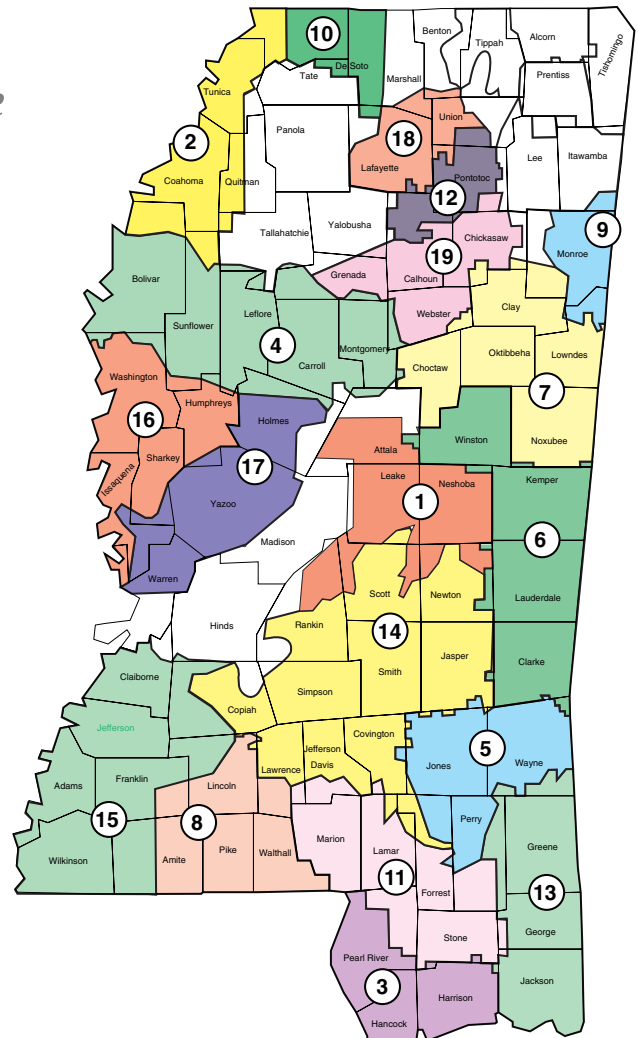

Ad size	Orientation	Width	Height
Full Page	Vert.	10.123"	12.75"
Junior Page	Vert.	7.413"	10"
Half Page	Vert.	4.877"	12.75"
Half Page	Horz.	10.123"	6.5"
Quarter Page	Vert.	4.877"	6.5"
Third Page	Vert.	4.877"	5"

We do not accept Excel, PowerPoint, Word Perfect or DOS/Windows applications.

TOTAL CIRCULATION 460,865

Central	25,666	Pontotoc	15,758
Coahoma	5,468	Singing River	51,438
Coast	54,820	Southern Pine	49,369
Delta	17,142	Southwest	18,537
Dixie	28,998	Twin County	8,263
East MS	25,734	Yazoo Valley	8,795
4-County	35,458	North East*	17,115
Magnolia	19,460	Natchez Trace**	12,986
Monroe	8,670		
Northcentral	21,484		
Pearl River	35,260		